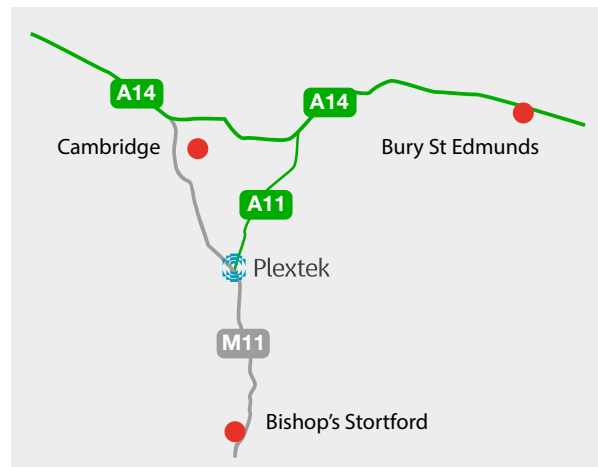

Travel by car

The entrance is located on Ickleton Road.
Onsite free & secure parking is available
with bp pulse charging for electric cars (see
below).

Travel by rail

Great Chesterford station 2 min walk to the
office, connects to Liverpool Street station.
No step free access.
(approx. 70 min journey).

Accomodation

Crown House Hotel

www.crownhousehotel.com/

Located in Great Chesterford, a 4 min walk
from Plextek

Holiday Inn Express

[www.ihg.com/holidayinnexpress/hotels/gb/
en/cambridge/cbgdk/hoteldetail](http://www.ihg.com/holidayinnexpress/hotels/gb/en/cambridge/cbgdk/hoteldetail)

Located on the A505, less than 10 minutes
drive to Plextek and next door to the
Whittlesford Parkway train station. The
nearby Red Lion Hotel offers good food.
<http://www.redlionwhittlesfordbridge.com/>